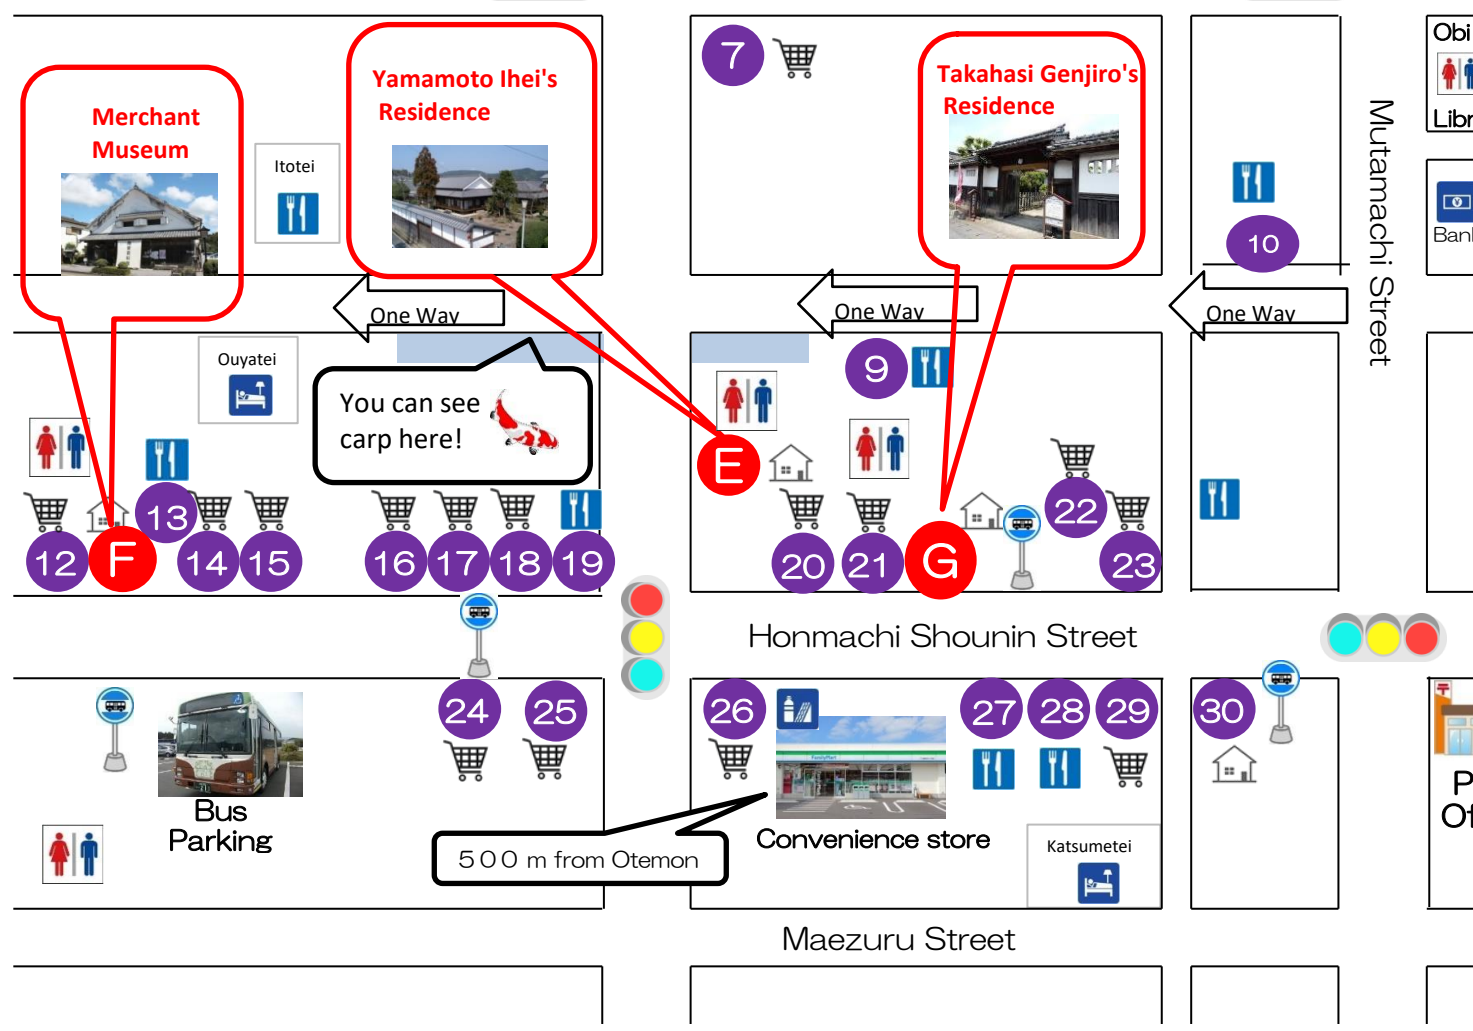

Ayumichan-Map Type A ¥700

- ① 5 coupons to get food and goods in each shop on the map
- ② 3 admission tickets for the following three facilities.

- E** Ihei Yamamoto's Residence
- F** Merchant Museum
- G** Genjiro Takahashi's Residence

Good value for money

You can get Ayumichan-Map in Tourist Information ① and (A)~(G) or ① and (E)~(G)

Ayumichan-Map Type B ¥1,200

- ① 5 coupons to get food and goods in each shop on the map
- ② 7 admission tickets for the following seven facilities.

- A** Obi Castle Historical Museum
- B** Matsunomaru
- C** Yosyokan
- D** Komura Memorial Hall, International Exchange Center
- E** Ihei Yamamoto's Residence
- F** Merchant Museum
- G** Genjiro Takahashi's Residence

- Restaurant / Cafe
- Souvenir / Shopping
- Convenience Store
- Bank / ATM
- Hotel