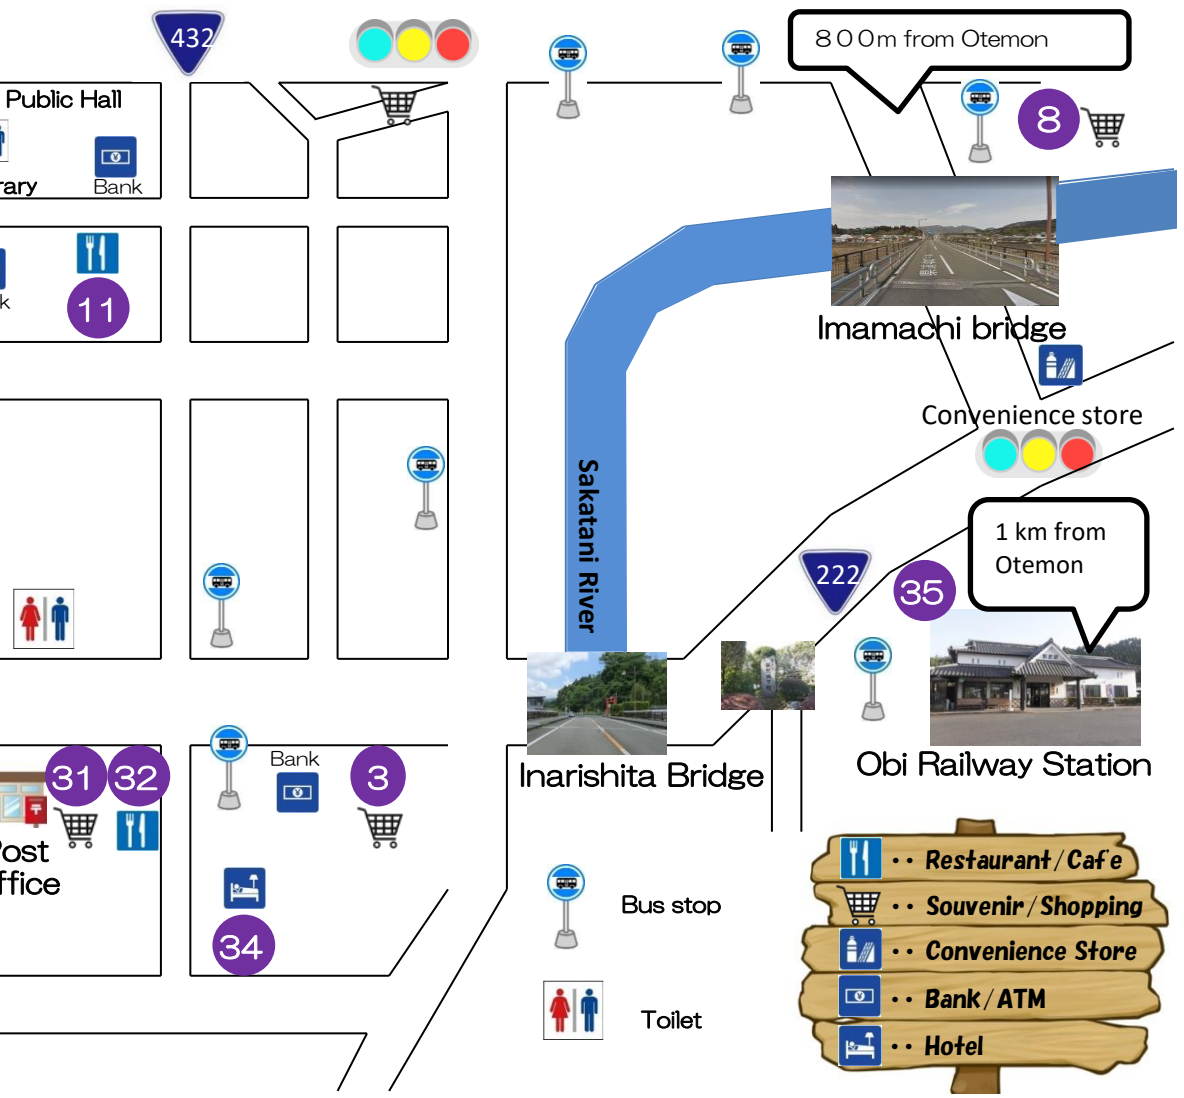

Ayumichan-Map Type A ¥700

- ① 5 coupons to get food and goods in each shop on the map
- ② 3 admission tickets for the following three facilities.

- E** Ihei Yamamoto's Residence
- F** Merchant Museum
- G** Genjiro Takahashi's Residence

Good value for money

You can get Ayumichan-Map in Tourist Information ① and (A)~(G) or ① and (E)~(G)

Ayumichan-Map Type B ¥1,200

- ① 5 coupons to get food and goods in each shop on the map
- ② 7 admission tickets for the following seven facilities.

- A** Obi Castle Historical Museum
- B** Matsunomaru
- C** Yosyokan
- D** Komura Memorial Hall, International Exchange Center
- E** Ihei Yamamoto's Residence
- F** Merchant Museum
- G** Genjiro Takahashi's Residence

- Restaurant / Cafe
- Souvenir / Shopping
- Convenience Store
- Bank / ATM
- Hotel